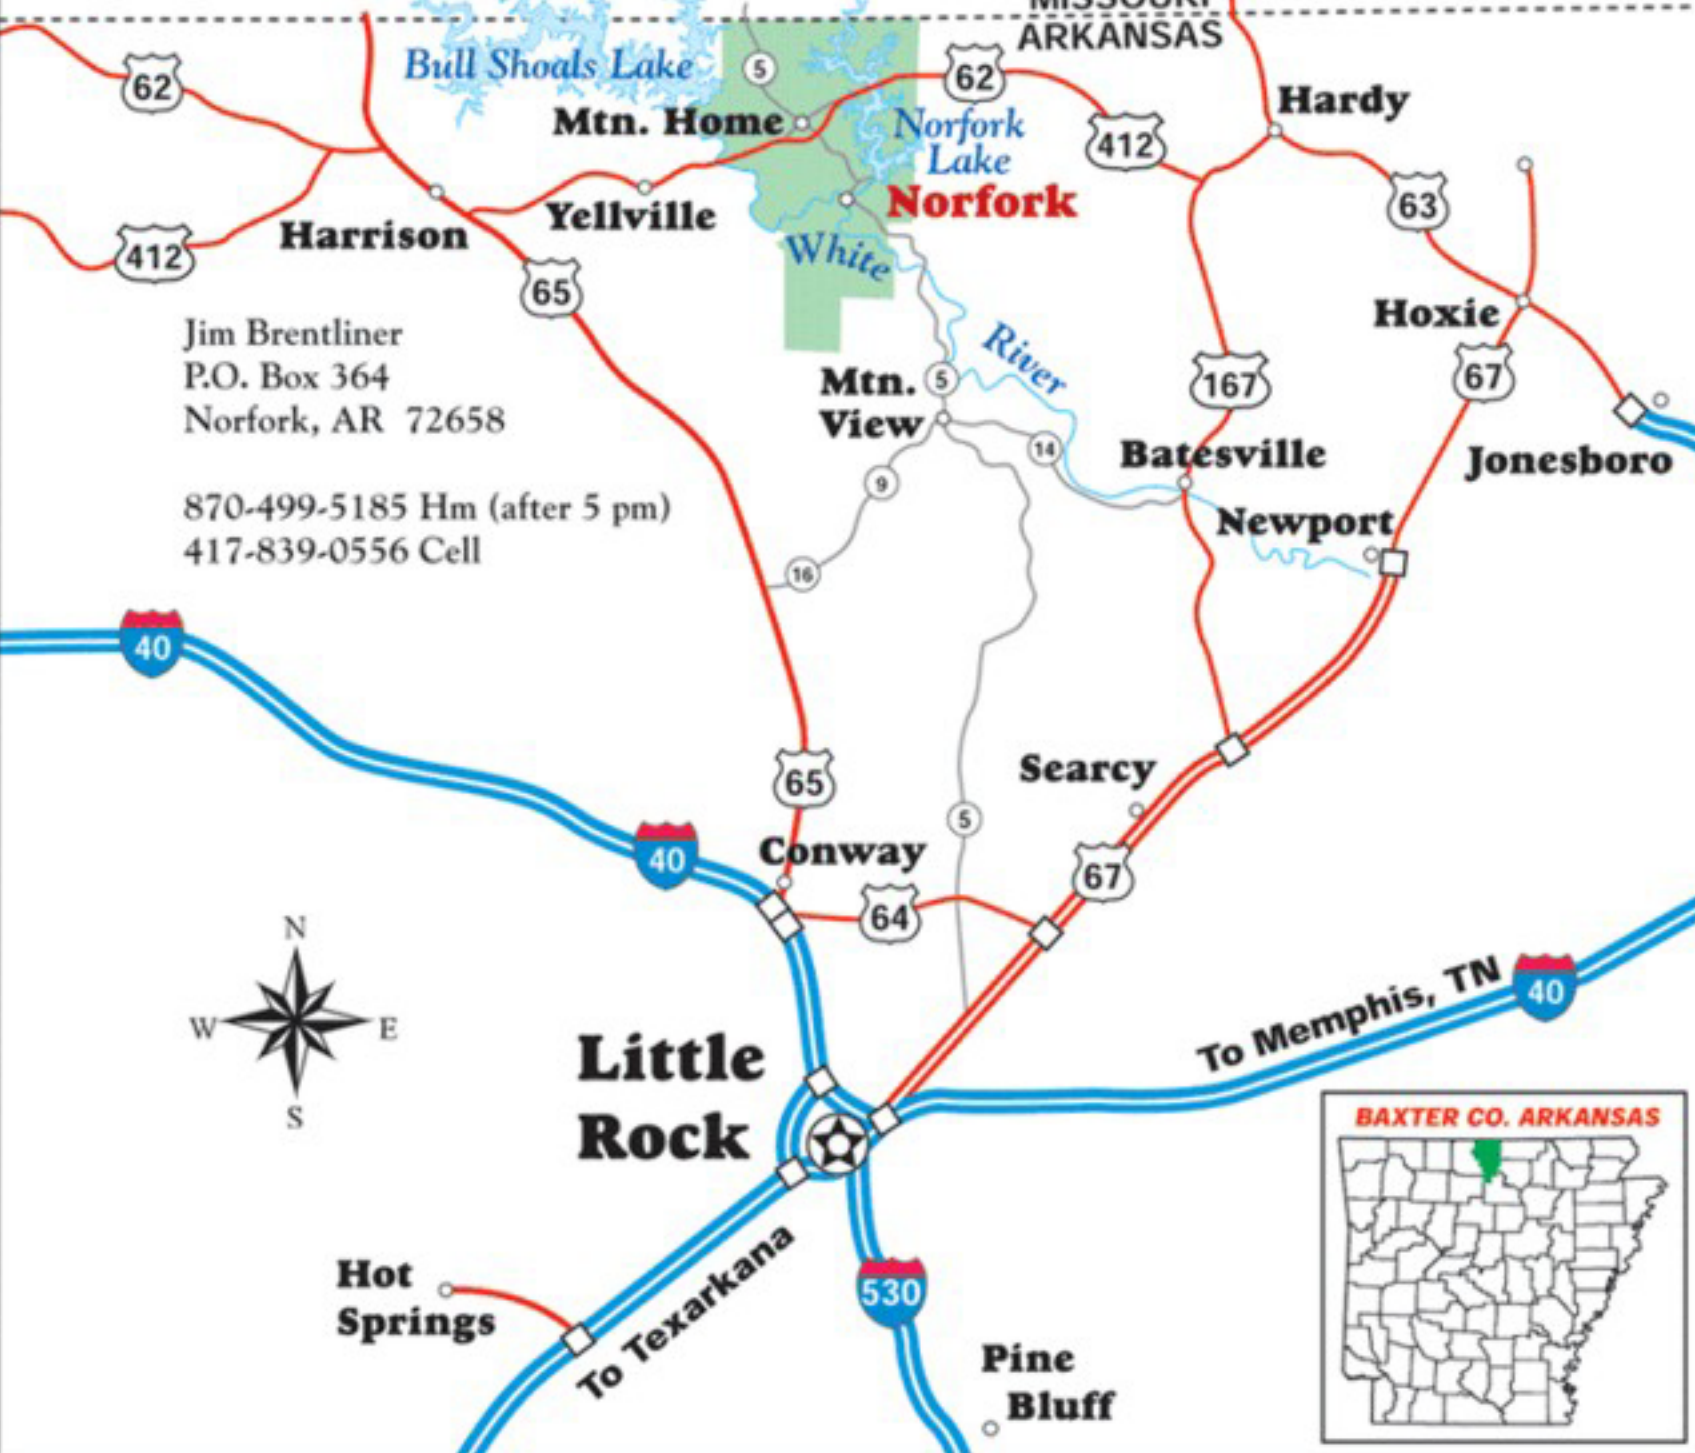

To Springfield, MO

MISSOURI
ARKANSAS

Jim Brentliner
 P.O. Box 364
 Norfolk, AR 72658

870-499-5185 Hm (after 5 pm)
 417-839-0556 Cell

Little Rock

To Memphis, TN